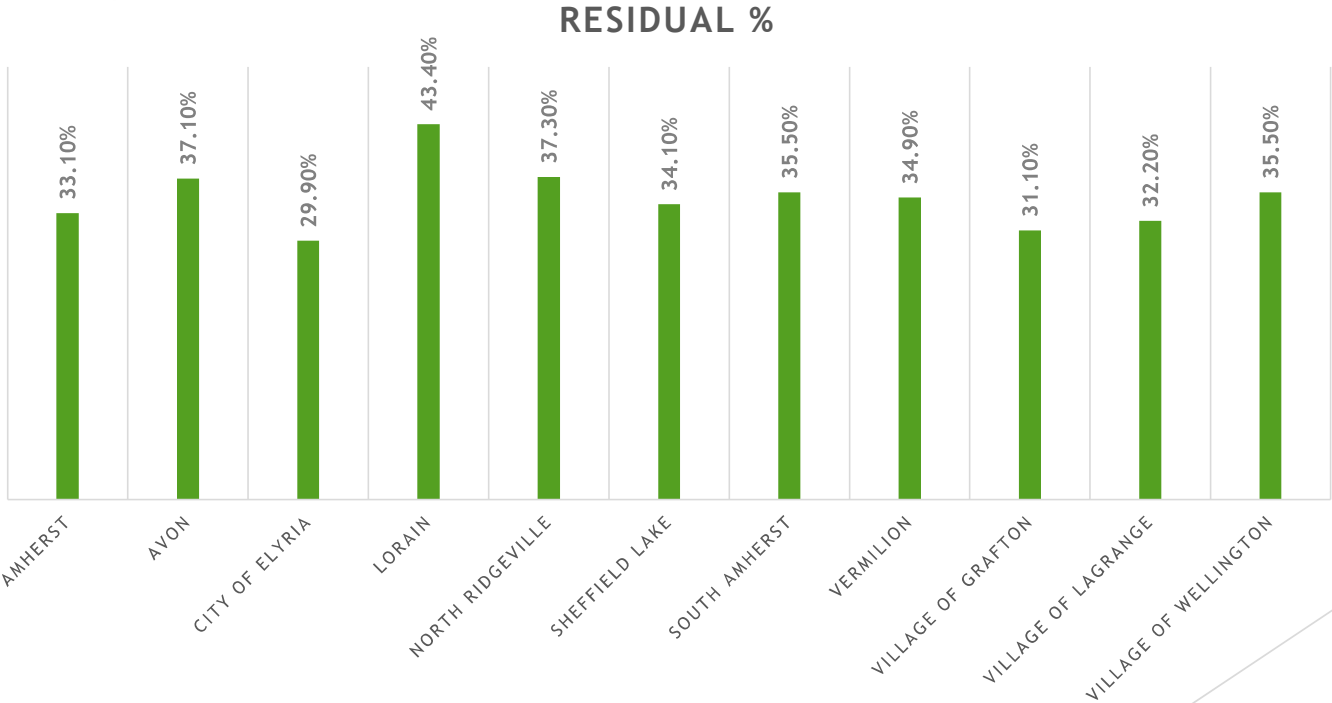

# Contamination

National Average: 25-30% of items placed in recycling bins is actually TRASH meant for the landfill!

## Lorain County: 2021\*

\*Information provided by Republic Services