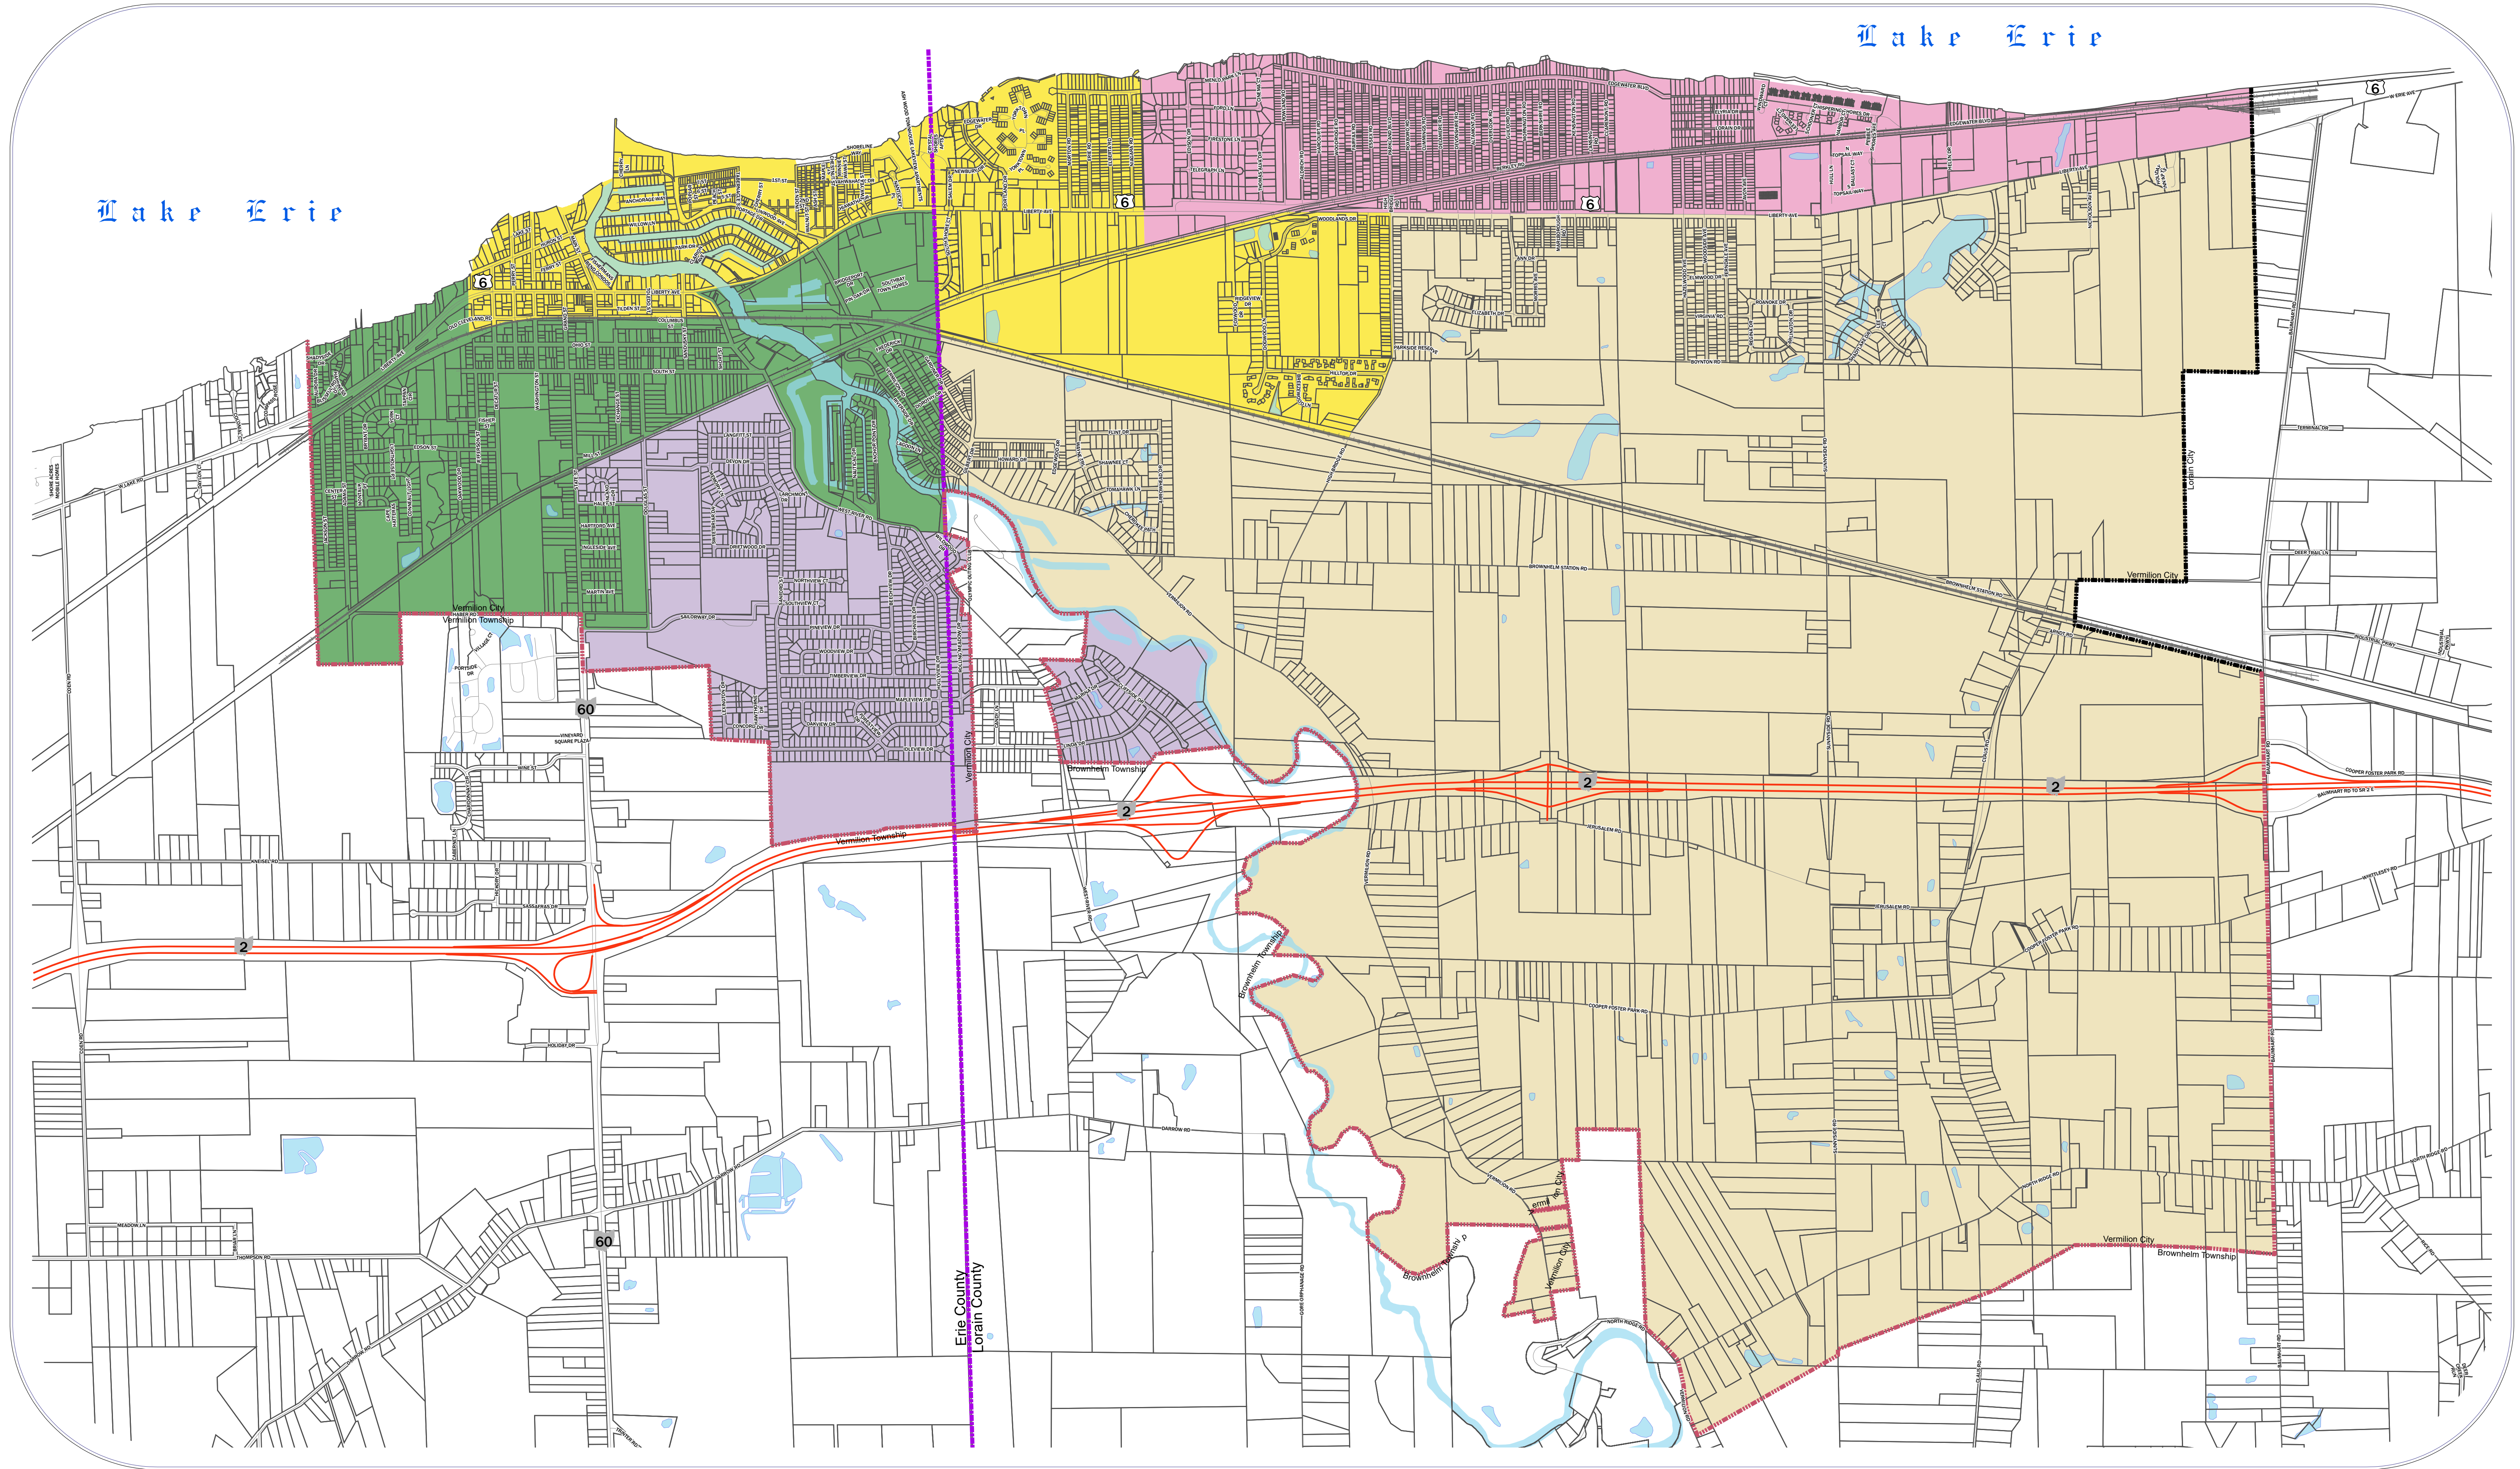

City of Vermilion, Ohio Ward Map

Legend	
	Vermilion Municipal Boundaries
	Erie / Lorain County Line
	Vermilion / Lorain City Line
	Brownhelm Township/ Vermilion City line
	Vermilion Township/ Vermilion City line
	WARD 1
	WARD 2
	WARD 3
	WARD 4
	WARD 5